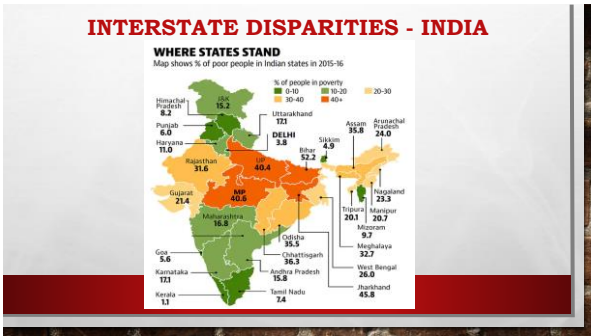

1

2

INTERSTATE DISPARITIES - INDIA

- INCIDENCE OF POVERTY IN INDIA VARIES
- 1999- 2016 - MORE THAN 16 STATES HAD POVERTY RATIO WHICH IS LESS THAN THE NATIONAL AVERAGE.
- ORISSA AND BIHAR ARE STILL THE POOREST STATES
- EVEN JHARKHAND AND CHHATTISGARH TOO ARE POORER.
- ASSAM , TRIPURA, UP AND MP TOO FACE POVERTY.